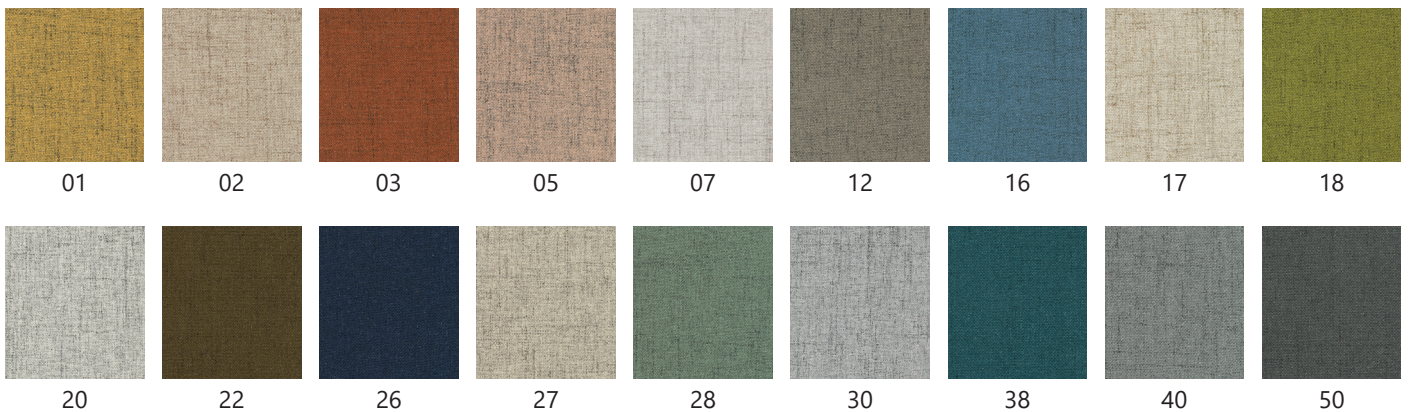

3189-- DARK BLACKOUT FR

ARTICLE: 3189-- DARK BLACKOUT FR
 WIDTH: 145 / 290 CM
 COMPOSITION: 100% POL FR
 COLORS: 18
 WEIGHT M²: 360 G
 COLOUR FASTNESS TO LIGHT: 4/5 (ISO 105-B02)
 FR CERTIFICATE: B1, BS 5867, EN 13773, IMO 2010, NFPA 701