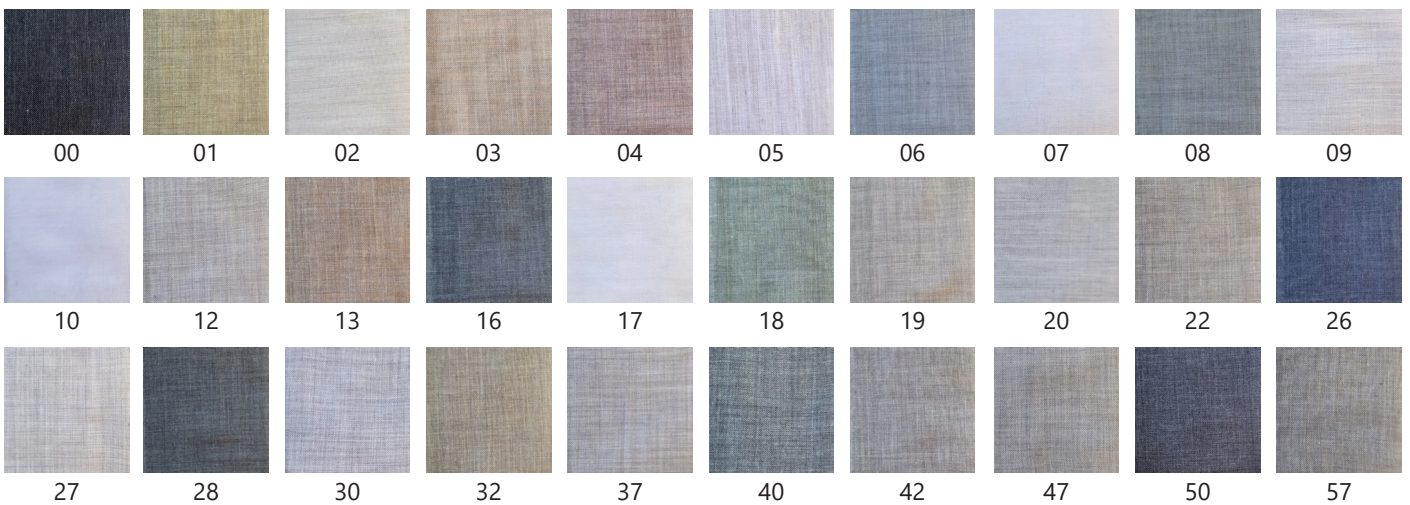

3281-- EMPOLI ROOMHIGH FR

ARTICLE: 3281-- EMPOLI ROOMHIGH FR W/WEIGHTBAND
 WIDTH: 310 CM WEIGHT M²: 77 G
 COMPOSITION: 100% POL FR (71% RECYCLED)
 COLOURS: 30
 COLOUR FASTNESS TO LIGHT: 4/5 (ISO 105-B02)
 FR CERTIFICATE: B1, BS 5867, EN 13773, M1, NFPA 701