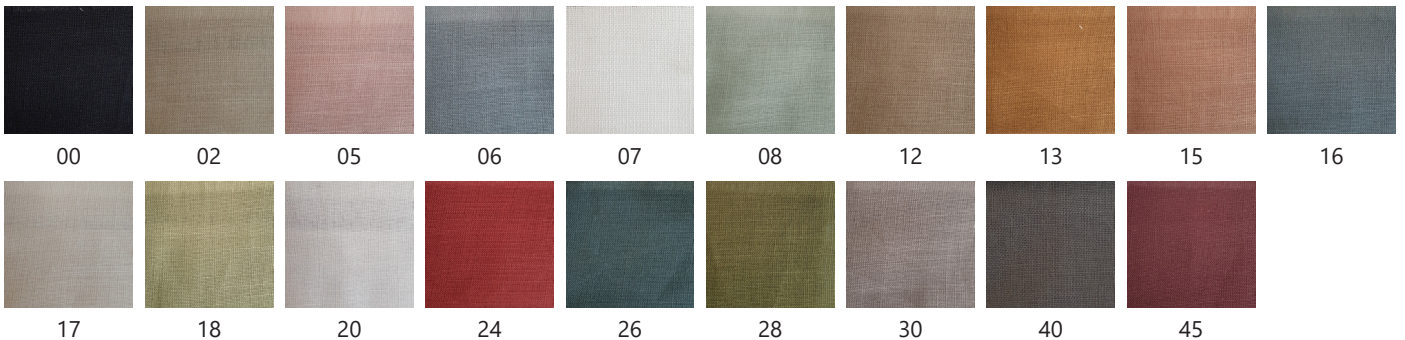

PAGUNETTE

3040-- ELEGANTE ROOMHIGH

ARTICLE: 3040-- ELEGANTE RH

WIDTH: 295 CM

COMPOSITION: 100 % POL (88% RECYCLED)

COLORS: 19

WEIGHT M²: CA 124 G

FASTNESS TO LIGHT: ISO 105 B02 SCALE 4/5 (1-8)