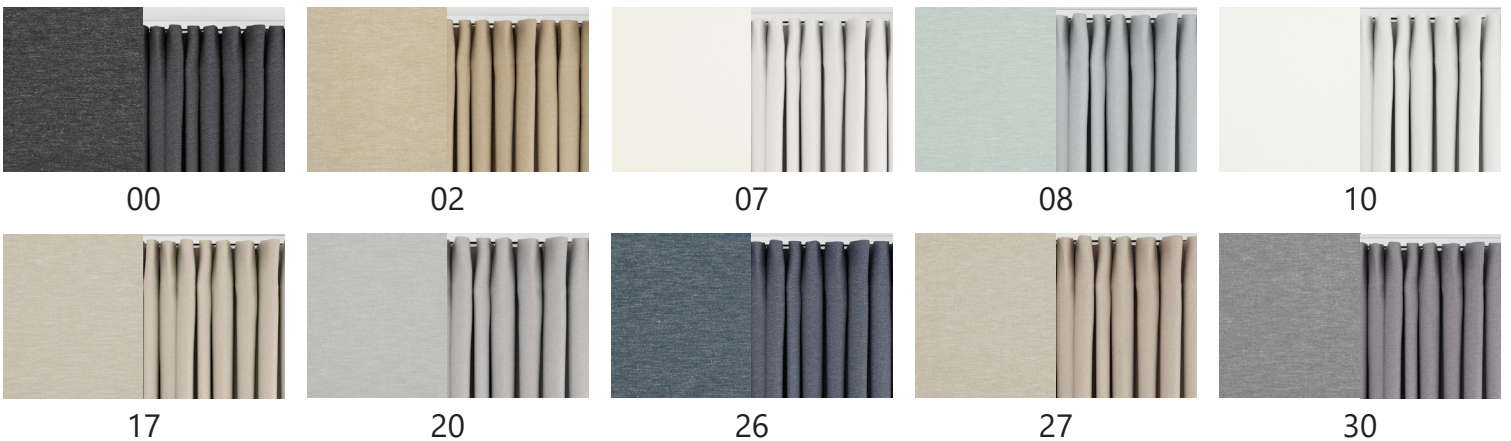

MOUNT TAKAO

4845 MOUNT TAKAO

Width/Bredde: 138 cm

73%PES / 27%COT

Colors/Farver: 10

Weight m²: 242 g.

Martindale: 50 000 (PI 2-3)

Colour fastness to light (ISO 105-B02) Scale 4-5 (1-6)