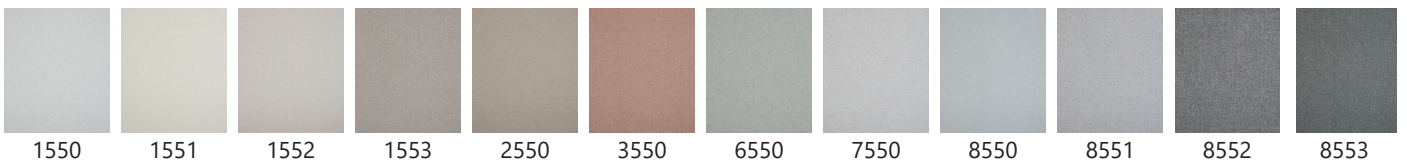

3300---- SOLID BLACK FR

ARTICLE: 3300---- SOLID BLACK FR

WIDTH: 300 CM

WEIGHT M²: 400 G

COMPOSITION: 100% POL FR (100% BLACKOUT)

COLOURS: 12

COLOUR FASTNESS TO LIGHT: 6 (ISO 105-B02)

FR CERTIFICATE: B1, BS 5867, TYP B, IMO RES. A471 (XII), NFPA701, EN 13773, C1