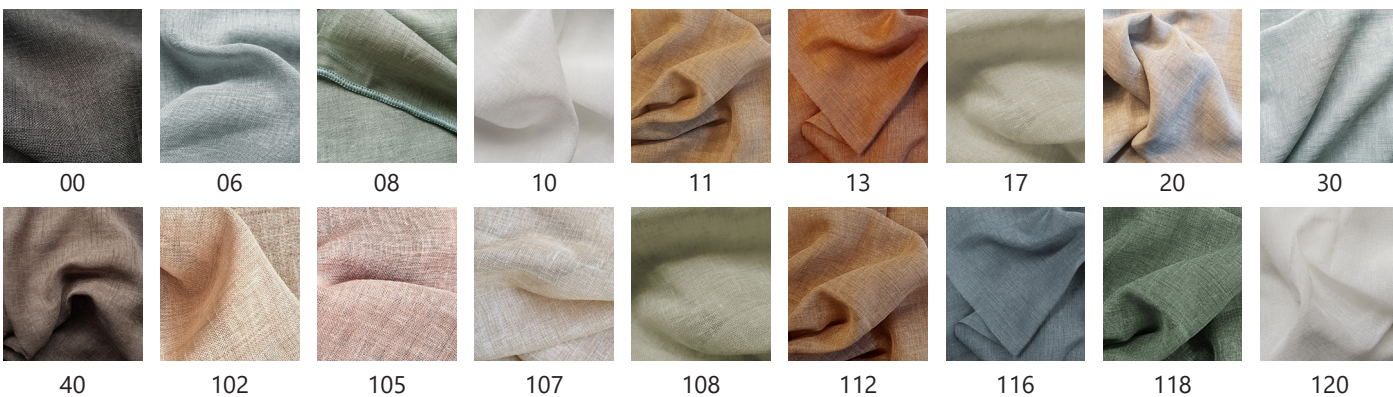

2859-- GIZA RECYCLED FR ROOMHIGH W/WEIGHTBAND

**ARTICLE: 2859-- GIZA RECYCLED FR ROOMHIGH W/WEIGHTBAND**

100 % RECYCLED POLYESTER | WIDTH: 310 CM | WEIGHT M<sup>2</sup>: 103 G.

COLOURS: 18

OEKO-TEX 100 | GLOBAL RECYCLED STANDARD

COLOUR FASTNESS TO LIGHT (ISO 105-B02): 6

COLOUR FASTNESS TO WASH (ISO 105-C06): 4-5

COLOUR FASTNESS TO DRY CLEANING (EN ISO 105-D01): 4-5

FR STANDARDS: EN13773, M1, BS5867, NFPA701

**OEKO-TEX®**  
CONFIDENCE IN TEXTILES