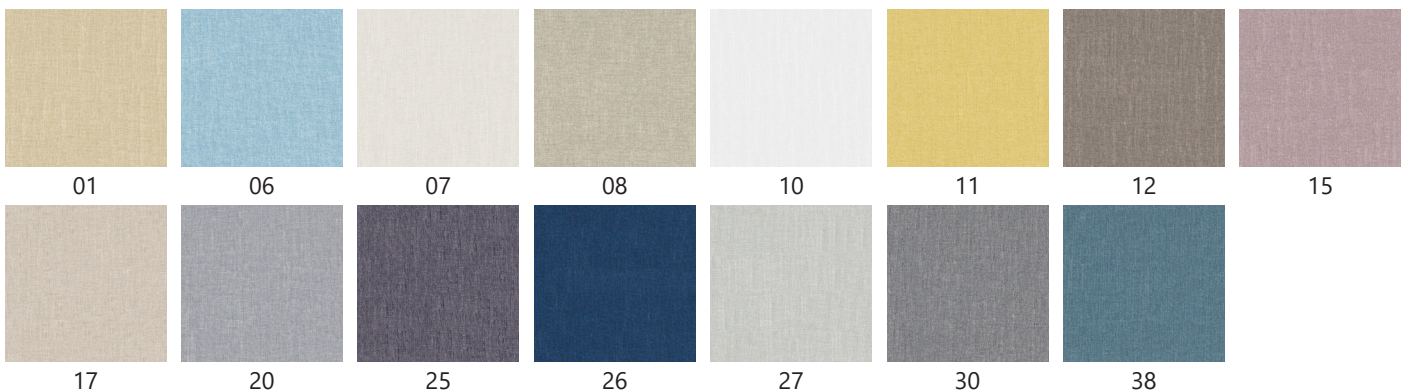

4914-- VARESE ROOMHIGH FR

ARTICLE: 4914-- VARESE ROOMHIGH FR
WIDTH: 304 CM
COMPOSITION: 100% POL
COLORS: 15
WEIGHT M²: CA 256 G
MARTINDALE: 35 000 (PI: 3-4)
COLOUR FASTNESS TO LIGHT: 4-5 (ISO 105-B02)
FR CERTIFICATE: FFPA 701, FMVSS 302