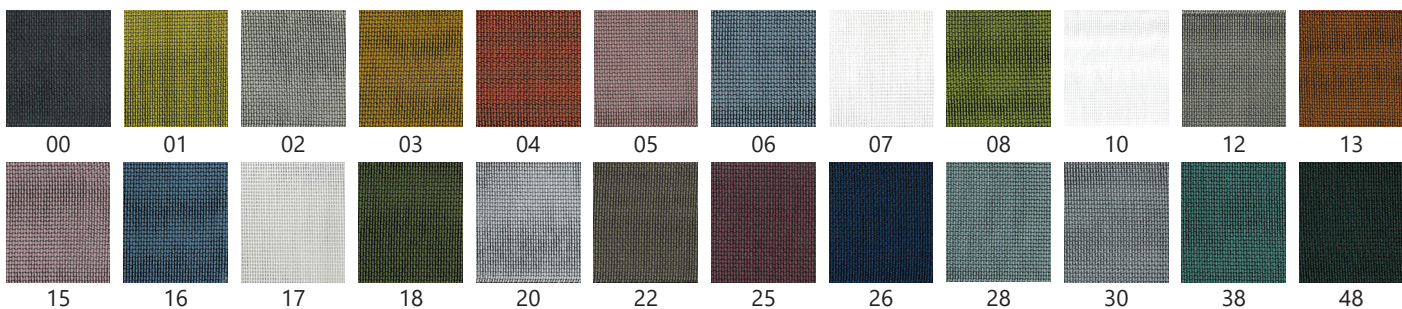

## 3176-- GOYA ROOMHIGH

ARTICLE: 3176-- GOYA ROOMHIGH W/ WEIGHTBAND

WIDTH: 300 CM

COMPOSITION: 100% POL

COLORS: 24

WEIGHT M<sup>2</sup>: 80 G