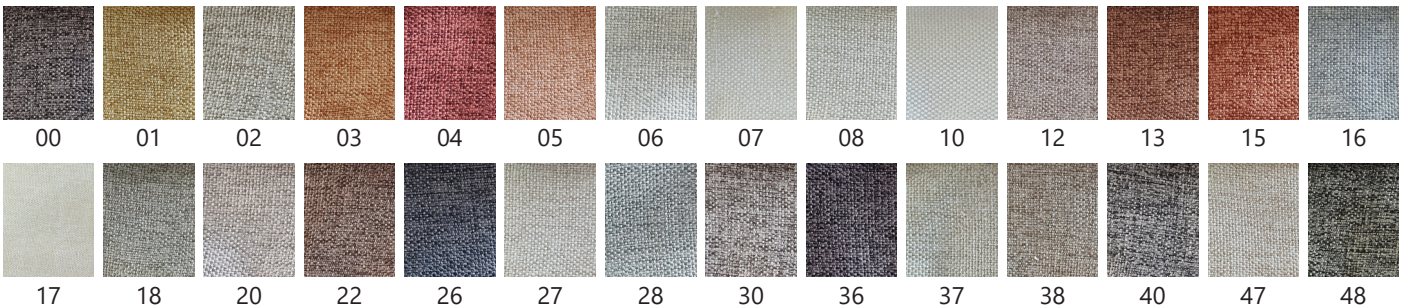

PAGUNETTE

SYMPHONY ROOMHIGH

ARTICLE: 3324-- SYMPHONY ROOMHIGH
WIDTH: 300 CM
COMPOSITION: 100% POL (83% RECYCLED)
COLOURS: 28
WEIGHT M²: 280 G
COLOUR FASTNESS TO LIGHT: 5 (ISO 105-B02)

OEKO-TEX®
CONFIDENCE IN TEXTILES