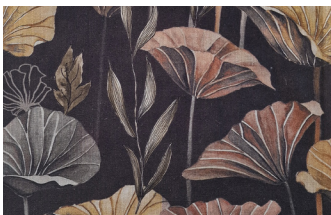

PAGUNETTE

CHANTALLE ROOMWIDE

02

06

ARTICLE: 3330-- CHANTALLE ROOMWIDE
WIDTH: 300 CM
COMPOSITION: 70% VISC / 30% LIN
COLOURS: 2
WEIGHT M²: 400 G
MARTINDALE: 18 000

NOTE:

This fabric is Roomwide.
If the curtain needs to be
wider than 293 cm, it will
have a joining seam.