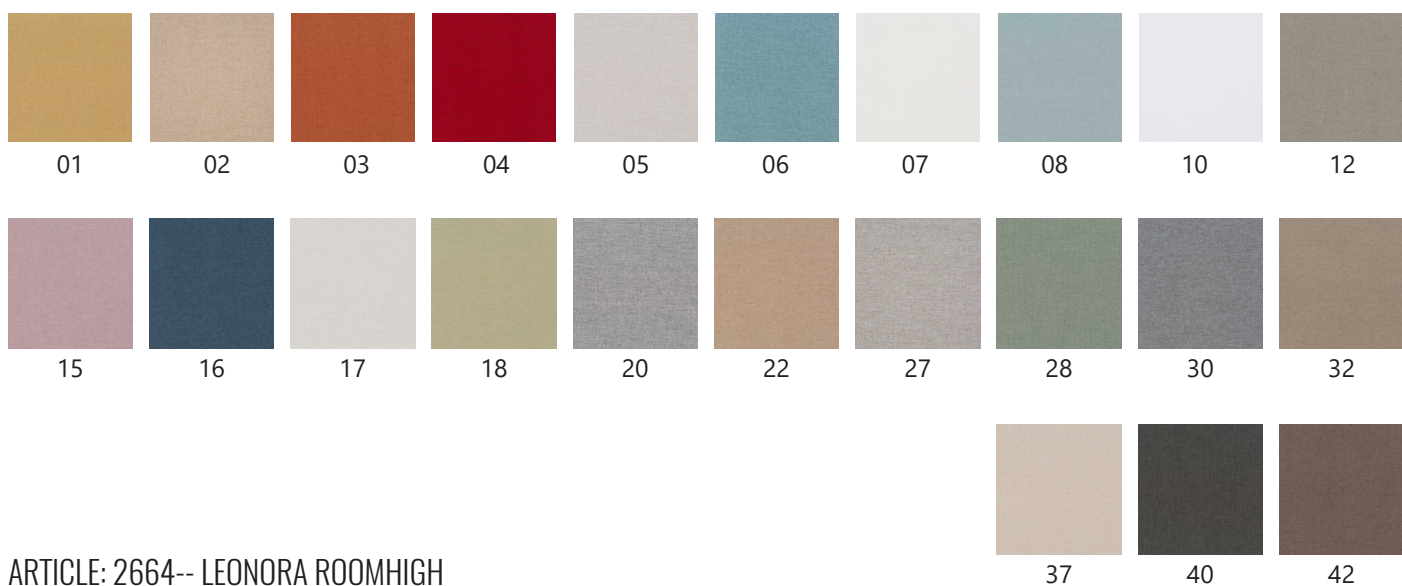

## 2664-- LEONORA ROOMHIGH

ARTICLE: 2664-- LEONORA ROOMHIGH  
WIDTH: 280 CM  
COMPOSITION: 100% POL  
COLORS: 23  
WEIGHT M<sup>2</sup>: 300 G