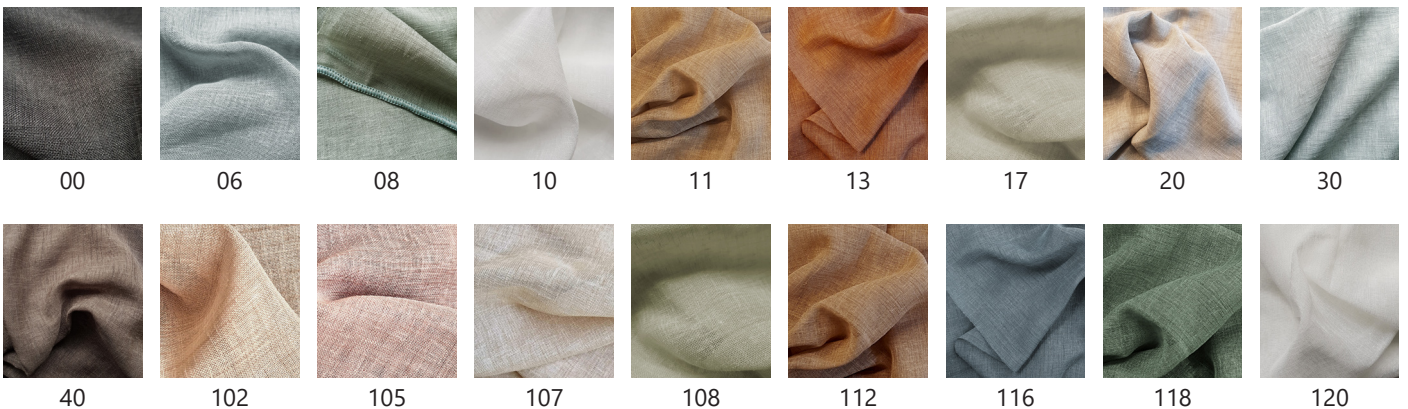

2859-- GIZA RECYCLED FR ROOMHIGH W/WEIGHTBAND

ARTICLE: 2859-- GIZA RECYCLED FR ROOMHIGH W/WEIGHBAND

WIDTHE: 310 CM

100 % RECYCLED POLYESTER

COLORS: 18

WEIGHT M2: 103 G.

OEKO-TEX 100 | GLOBAL RECYCLED STANDARD

COLOUR FASTNESS TO LIGHT: 6

FR STANDARDS: EN13773, M1, BS5867, NFPA701