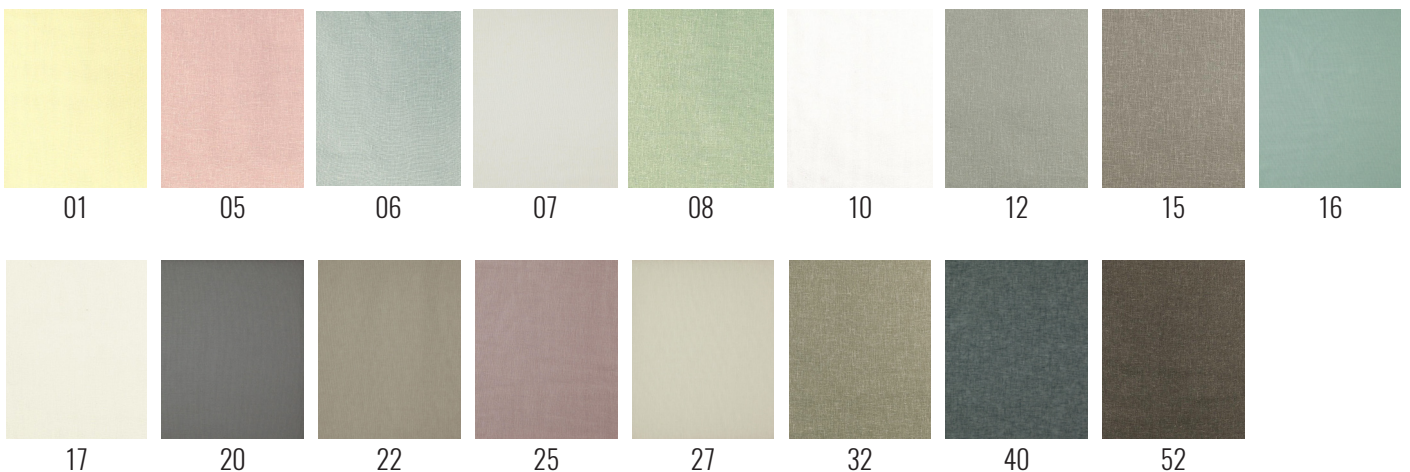

PAGUNETTE

FLAME RETARDANT

9128 ABELLA FR

WIDTH: 300 CM

TRANSPARENT ROOM HIGH

72% POL / 28% LIN

COLORS: 17

WEIGHT M²: 110 G.

COLOUR FASTNESS TO LIGHT: 5 (ISO 105-B02 SCALE 1-8)

FR CERTIFICATE: CAL 117

OEKO-TEX®
CONFIDENCE IN TEXTILES