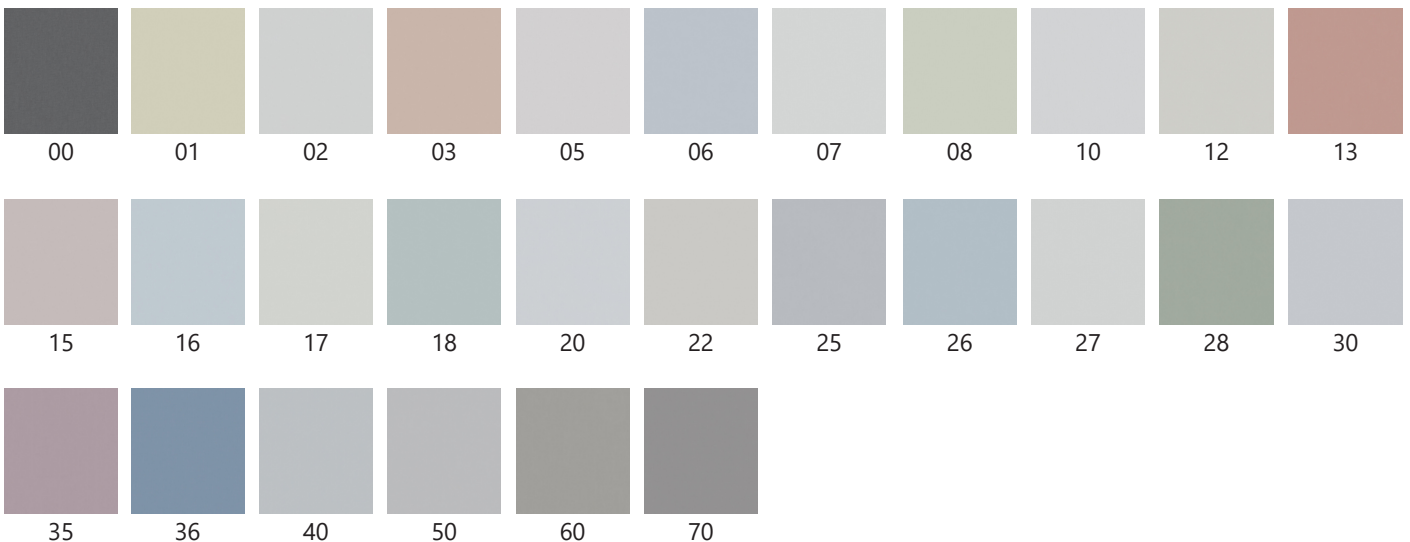

3259-- SINAI FR ROOMHIGH

ARTICLE: 3259--SINAI FR ROOMHIGH W/WEIGHTBAND
 WIDTH: 300 CM
 COMPOSITION: 100% POL (INHERENT FR)
 COLORS: 28
 WEIGHT M²: 52 G
 COLOUR FASTNESS TO LIGHT: 6 (ISO 105-B02)
 FR CERTIFICATE: M1, DIN 4102 B1, NFPA 701, IMO FTPC PART 7