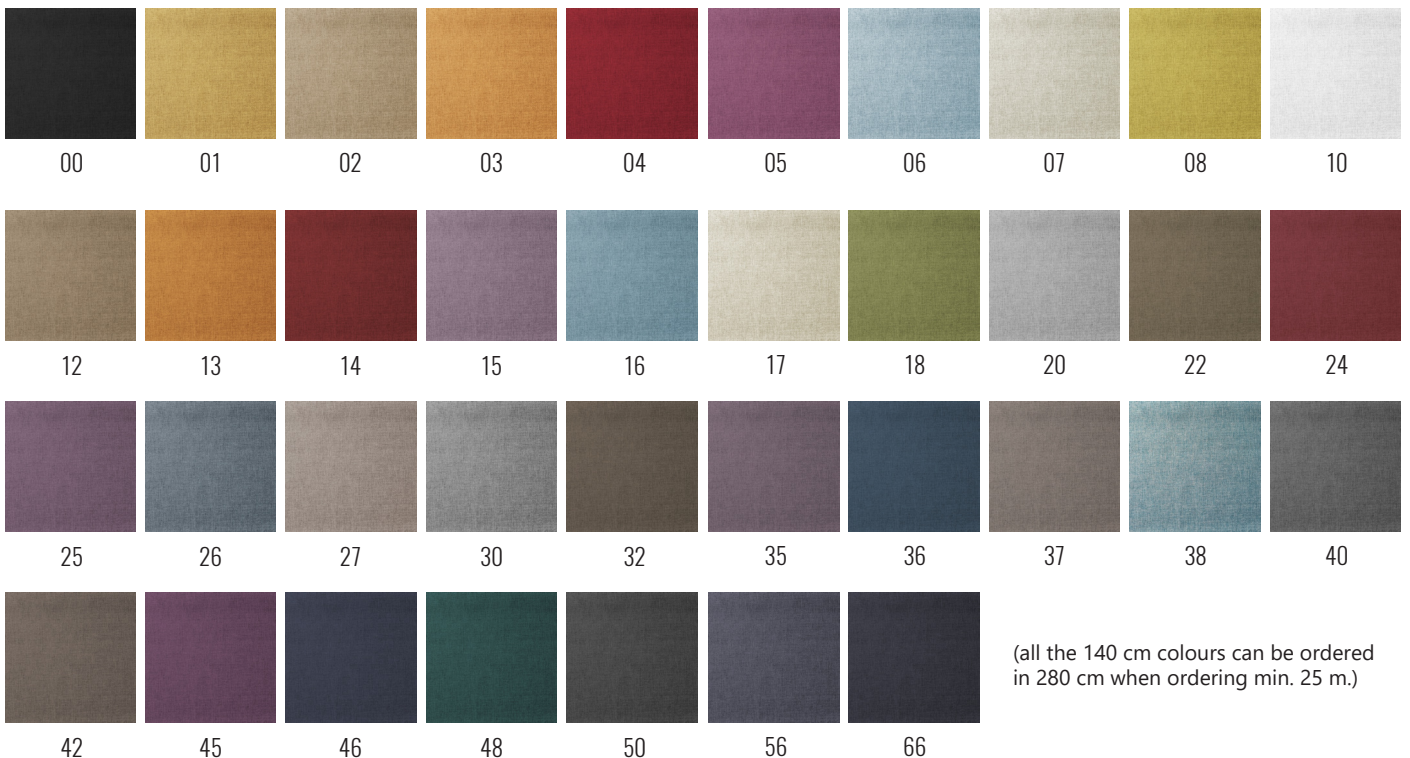

## 6165-- LIGHT OFF 140 CM

WIDTH: 140 CM

100% POLYESTER

DIM OUT

COLORS: 37

WEIGHT M<sup>2</sup>: 284 G.

ABRASION RESISTANCE: 30 000 (PI 5)

COLOUR FASTNESS TO LIGHT: 6-7

## 61653-- LIGHT OFF 280 CM

WIDTH: 280 CM

100% POLYESTER

DIM OUT

COLORS: 10

WEIGHT M<sup>2</sup>: 284 G.

ABRASION RESISTANCE: 30 000 (PI 5)

COLOUR FASTNESS TO LIGHT: 6-7