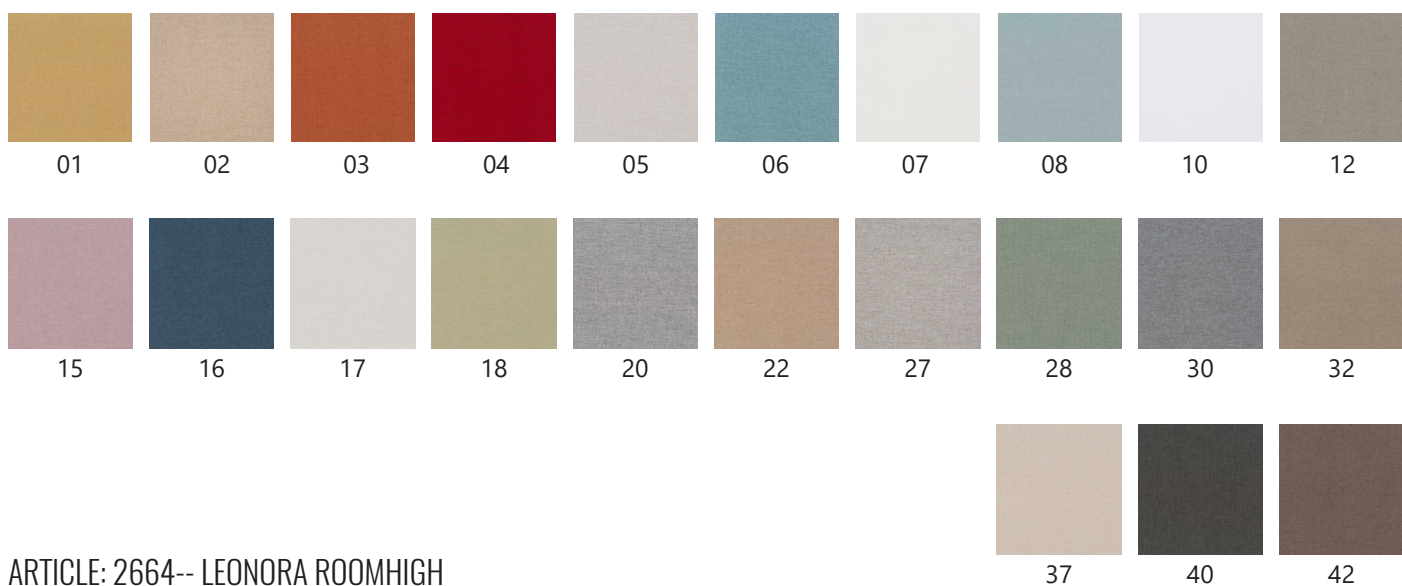

PAGUNETTE

2664-- LEONORA ROOMHIGH

ARTICLE: 2664-- LEONORA ROOMHIGH
WIDTH: 280 CM
COMPOSITION: 100% POL
COLORS: 23
WEIGHT M²: 300 G